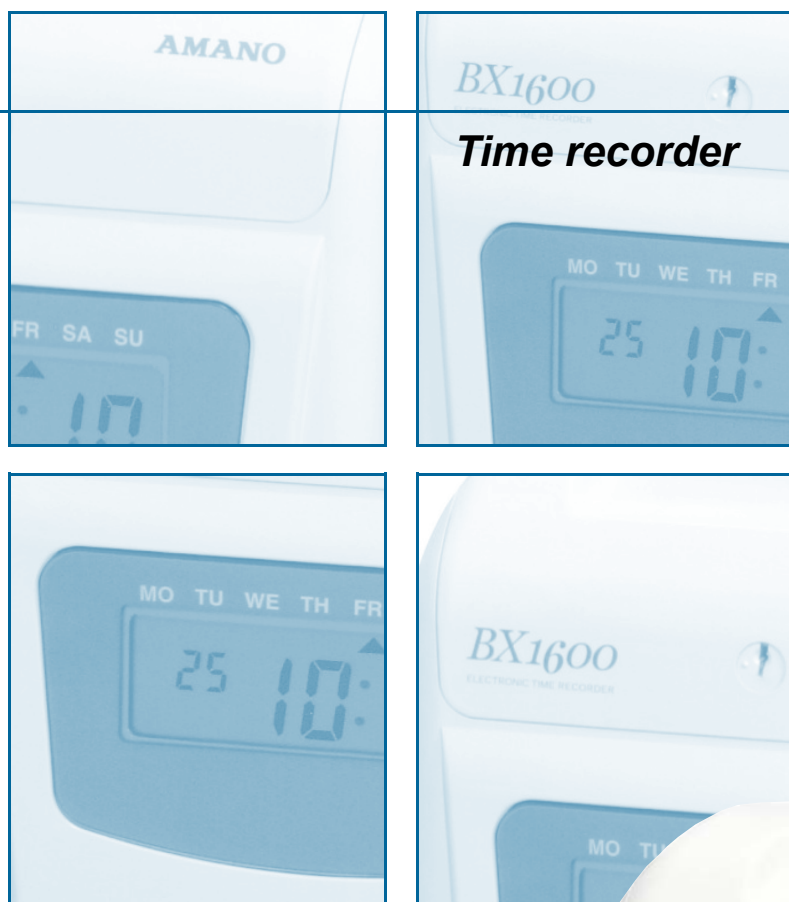

**AMANO**<sup>®</sup>

**BX1600**  
**BX1600**  
**BX1600**

***BX1600 – Time recorder***

*Fully electronic time recorder, lockable, strong synthetic covering, easy to use and program, compact construction.*

***Main features:***

*Irregular print mark and automatic column shift.*

## Features

- fully electronic time recorder with large, easy-to-read digital clock face
- ergonomically shaped slot for timecards with anti-dust lid
- silent time adjustment
- Quartz clock with an accuracy of  $\pm 3$  sec/week
- Soundless matrix printer
- Automatic time card feeding capability
- Maintenance of program data during power failure
- Calendar with automatic date adjustment
- automatic adjustment for daylight saving time
- programmable day switch
- programmable IN/OUT printing position
- can print up to 6 columns
- hour in small print for first printing after time change (to indicate unauthorized time changes)
- printing irregular mark in predefined zone
- printing selection: AM/PM or 0-23 hour, regular minute, 1/100, 1/10 or 1/20 hour
- AMANO timecard size 86mm
- detection for both sides of the card
- preprogrammed basic functions
- delivery including black ribbon
- wall mounting or installation on table

## Specifications

Power supply:	220/240VAC $\pm 10\%$ 50/60Hz
Power consumption:	Standby 60mA, rated 80mA
Temperature:	-10°C to +40°C
Humidity:	10% to 90% (no condensation)
Dimensions:	WxHxD: 190 x 224 x 104 mm
Weight:	2.3 kg (5.1 lbs)